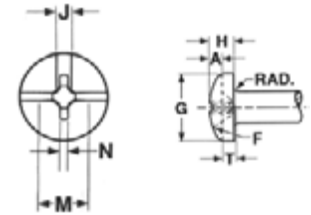

SELF TAPPING SCREWS

COMBINATION DRIVE PAN HEAD Head Dimensions

Screw Size	G	H	J		A		M	T	F	N	Recess Penetration		Driver Size
	Head Dimensions		Slot Dimensions				Recess Dimensions						
	Head Diam.	Head Height	Width		Depth		Width	Depth	Max. Rad	Min. Wing Width	Recess Penetration		
			Max.	Min.	Max.	Min.					Max.	Min.	
0	.116	.044	—	—	—	—	.067	.039	.010	.013	.032	.014	0
	.104	.036					.054	.021					
1	.142	.053	—	—	—	—	.074	.045	.010	.014	.040	.022	0
	.130	.044					.061	.025					
2	.167	.062	.031	.023	.031	.022	.104	.059	.020	.017	.052	.034	1
	.155	.053					.091	.041					
3	.193	.071	.035	.027	.036	.026	.112	.065	.020	.019	.061	.043	1
	.180	.062					.099	.050					
4	.219	.080	.039	.031	.040	.030	.122	.078	.020	.019	.071	.053	1
	.205	.070					.109	.060					
5	.245	.089	.043	.035	.045	.034	.158	.083	.025	.028	.072	.046	2
	.231	.079					.145	.057					
6	.270	.097	.048	.039	.050	.037	.166	.091	.025	.028	.080	.055	2
	.256	.087					.153	.066					
7	.296	.106	.048	.039	.054	.041	.176	.100	.025	.029	.089	.064	2
	.281	.096					.163	.075					